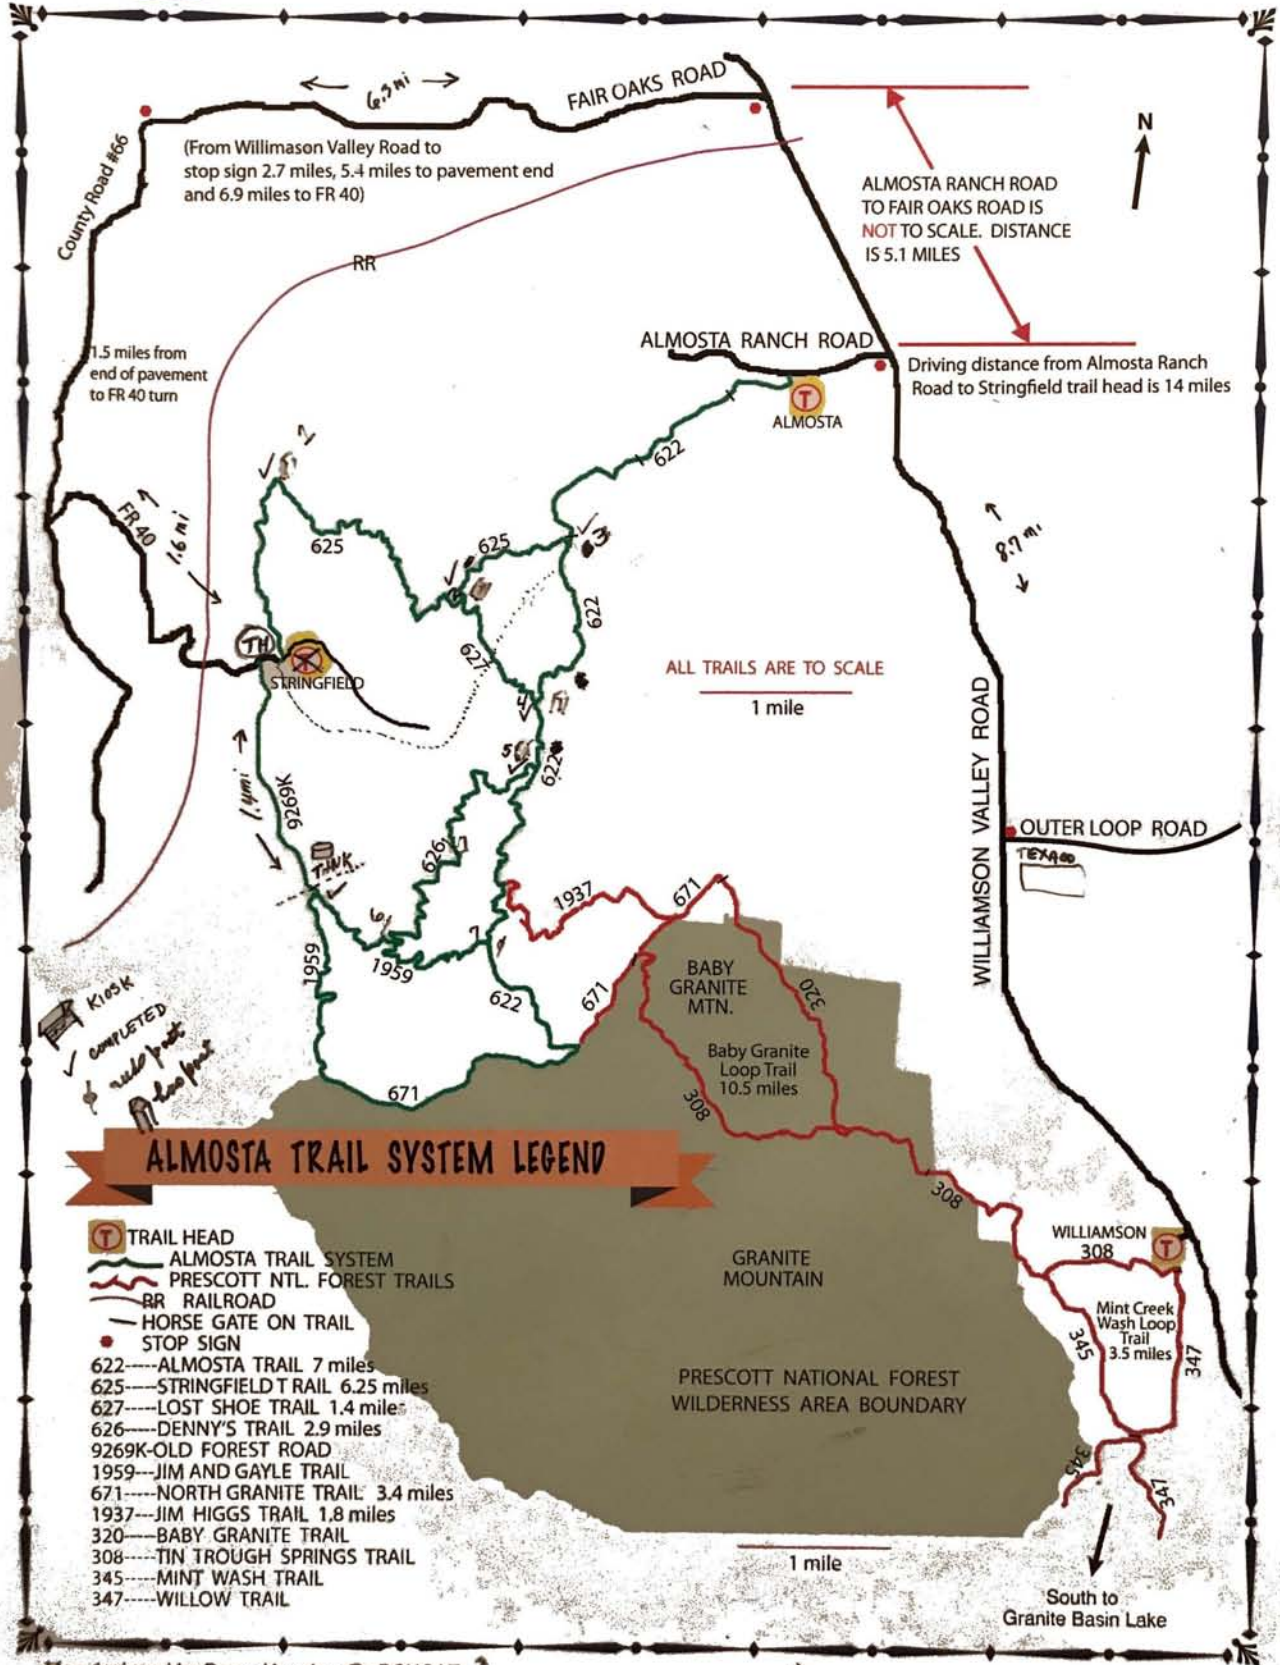

ALMOSTA TRAIL SYSTEM

Prescott National Forest

ALMOSTA TRAIL SYSTEM LEGEND

- TRAIL HEAD
- ALMOSTA TRAIL SYSTEM
- PRESCOTT NTL. FOREST TRAILS
- RR RAILROAD
- HORSE GATE ON TRAIL
- STOP SIGN
- 622---ALMOSTA TRAIL 7 miles
- 625---STRINGFIELD T RAIL 6.25 miles
- 627---LOST SHOE TRAIL 1.4 mile
- 626---DENNY'S TRAIL 2.9 miles
- 9269K---OLD FOREST ROAD
- 1959---JIM AND GAYLE TRAIL
- 671---NORTH GRANITE TRAIL 3.4 miles
- 1937---JIM HIGGS TRAIL 1.8 miles
- 320---BABY GRANITE TRAIL
- 308---TIN TROUGH SPRINGS TRAIL
- 345---MINT WASH TRAIL
- 347---WILLOW TRAIL